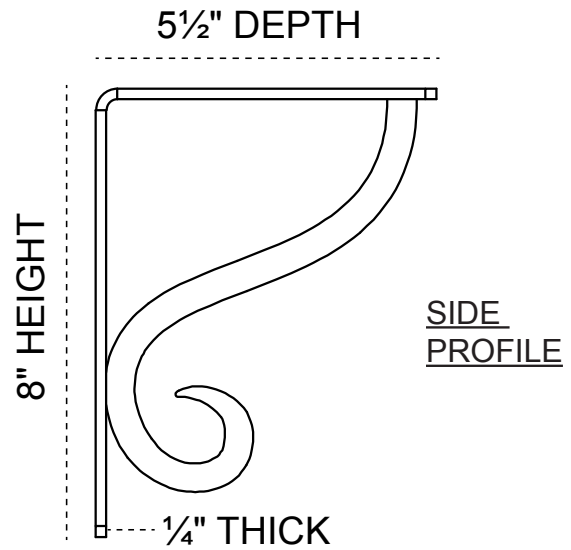

1½-INCH W X 5½-INCH D X 8-INCH H ASHFORD SINGLE BRACE BRACKET

HEAVY-DUTY ¼" THICK

AVAILABLE IN:
POWDER COATED BLACK

BKTM01X05X08SAS

P:866.607.0453 | F: 866.591.3143
2300 W. Main St. | Clarksville, TX 75426
sales@ekenamillwork.com | www.ekenamillwork.com