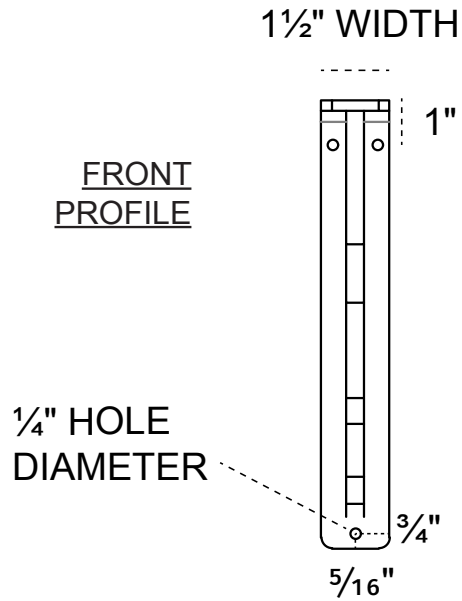

1½-INCH W X 5½-INCH D X 8-INCH H ASHFORD SINGLE BRACE BRACKET

HEAVY-DUTY ¼" THICK

AVAILABLE IN:
POWDER COATED BLACK

BKTM01X05X08SAS

P:866.607.0453 | F: 866.591.3143
2300 W. Main St. | Clarksville, TX 75426
sales@ekenamillwork.com | www.ekenamillwork.com