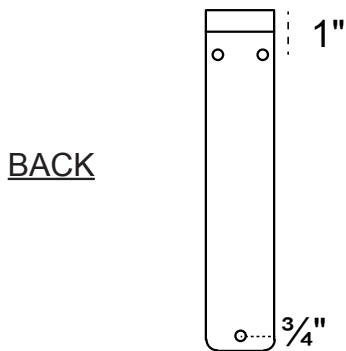

1½-INCH W X 5½-INCH D X 8-INCH H ASHFORD SINGLE BRACE BRACKET

HEAVY-DUTY ¼" THICK

AVAILABLE IN:
POWDER COATED BLACK

BKTM01X05X08SAS

P:866.607.0453 | F: 866.591.3143
2300 W. Main St. | Clarksville, TX 75426
sales@ekenamillwork.com | www.ekenamillwork.com